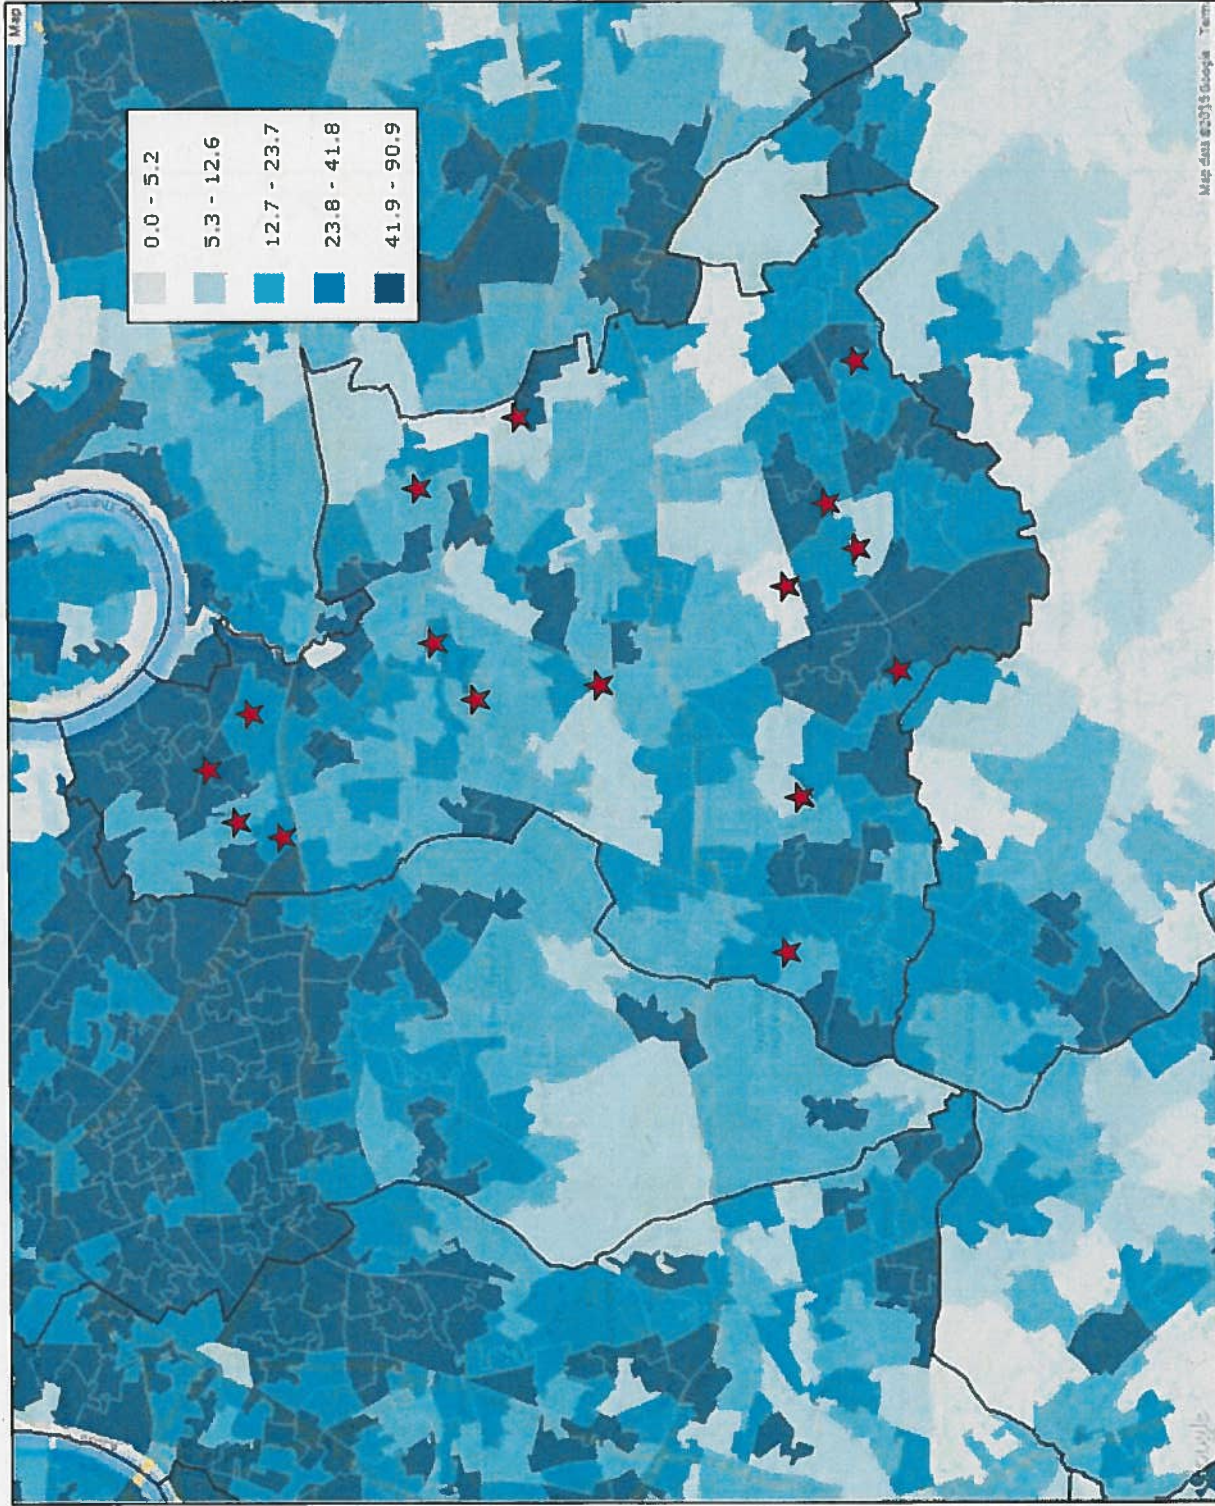

**% Social Housing  
(Lewisham only)**

**Source: ONS  
Census 2011**

% Social Housing (Whole of London)  
Source: ONS Census 2011

Median Income (£)  
Source: CACI 2014