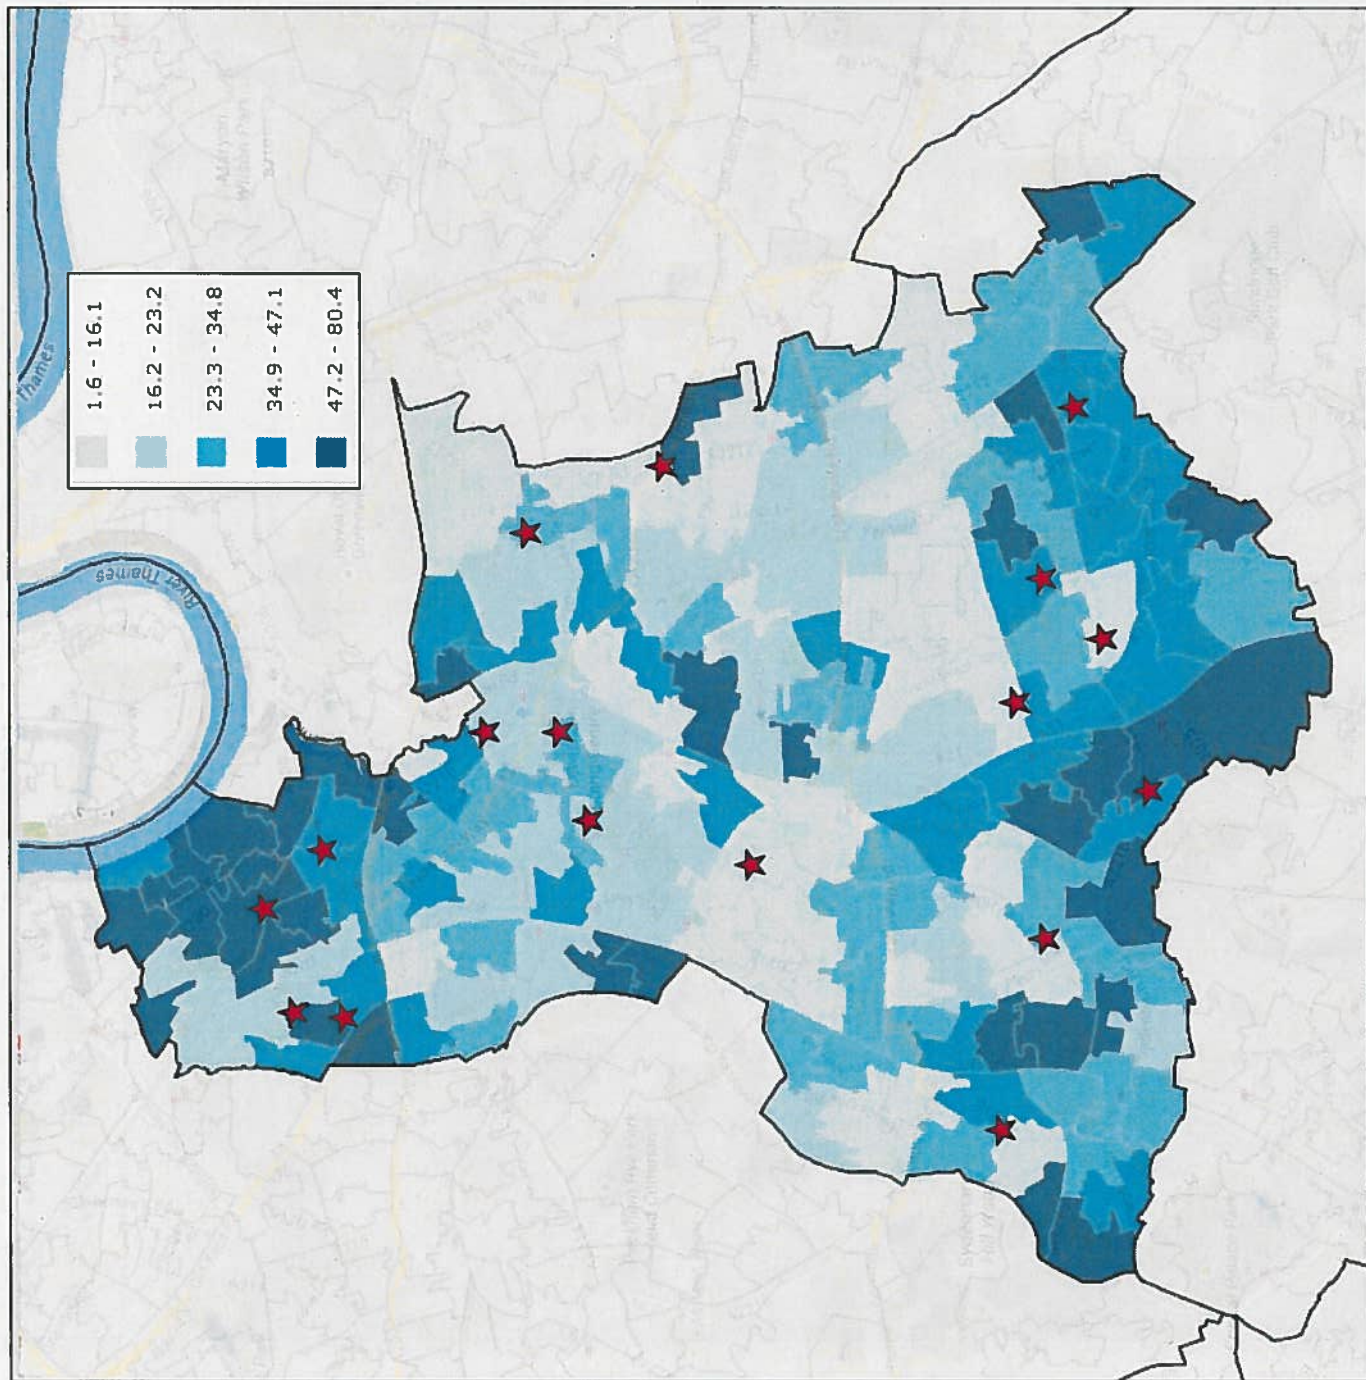

**% Social Housing  
(Lewisham only)**

**Source: ONS  
Census 2011**

% Social Housing (Whole of London)  
Source: ONS Census 2011

Median Income (£)  
Source: CACI 2014